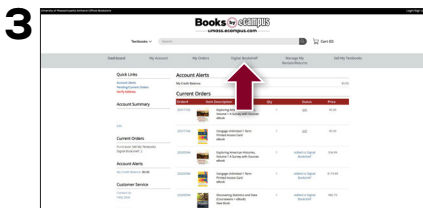

How To Access Your Digital Bookshelf

Visit your **Online Bookstore** and select **Login/Sign Up** in the right-hand corner.

Log in to your account.

Select **Digital Bookshelf** from the menu at the top.

Select **Access** or **Register** to utilize your eBook or access code.