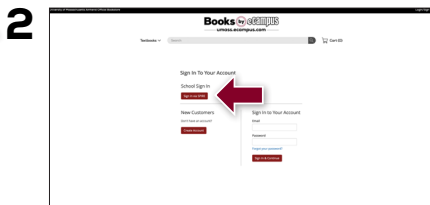

How To Access Your Digital Bookshelf

Visit your **Online Bookstore** and select **Login/Sign Up** in the right-hand corner.

Log in to your account.

Select **Digital Bookshelf** from the menu at the top.

Select **Access** or **Register** to utilize your eBook or access code.