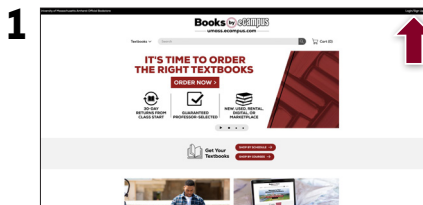

How To Access Your Digital Bookshelf

Visit your **Online Bookstore** and select **Login/Sign Up** in the right-hand corner.

Log in to your account.

Select **Digital Bookshelf** from the menu at the top.

Select **Access** or **Register** to utilize your eBook or access code.