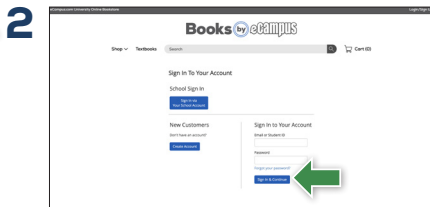

How To Access Your Digital Bookshelf

Visit your **Online Bookstore** and select **Login/Sign Up** in the right-hand corner.

Log in to your account.

Select **Digital Bookshelf** from the menu at the top.

Select **Access** or **Register** to utilize your eBook or access code.