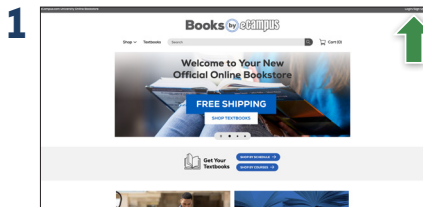

How To Access Your Digital Bookshelf

Visit your **Online Bookstore** and select **Login/Sign Up** in the right-hand corner.

Log in to your account.

Select **Digital Bookshelf** from the menu at the top.

Select **Access** or **Register** to utilize your eBook or access code.