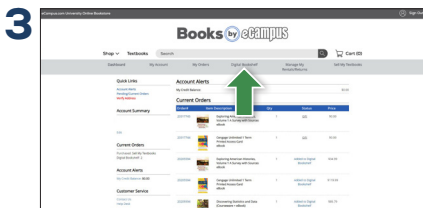

How To Access Your Digital Bookshelf

Visit your **Online Bookstore** and select **Login/Sign Up** in the right-hand corner.

Log in to your account.

Select **Digital Bookshelf** from the menu at the top.

Select **Access** or **Register** to utilize your eBook or access code.